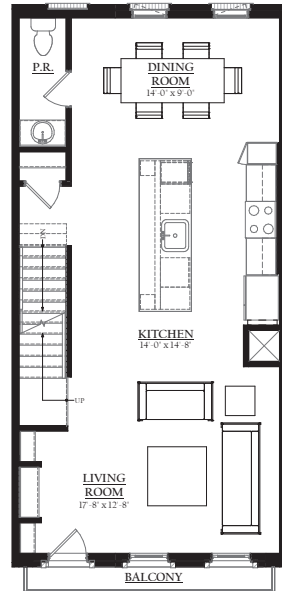

LEVEL ONE

LEVEL TWO

LEVEL THREE

LEVEL FOUR

ROOFTOP

<ul style="list-style-type: none"> Park Setting Two-car Garage Walk-out Patio Open Concept Designer Kitchen 	<ul style="list-style-type: none"> Slate GE® Appliances Sun-filled Living Room Large Owner's Suite And Bath Spacious Walk-in Closets 	<ul style="list-style-type: none"> Hardwood Floors Upgraded Finishes Throughout Rooftop Terrace Excellent Location
---	--	--