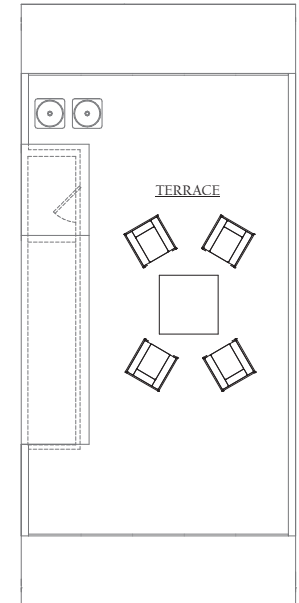

LEVEL ONE

LEVEL TWO

LEVEL THREE

LEVEL FOUR

ROOFTOP

<ul style="list-style-type: none"> Park Setting Two-car Garage Walk-out Patio Open Concept Designer Kitchen 	<ul style="list-style-type: none"> Slate GE® Appliances Sun-filled Living Room Large Owner's Suite And Bath Spacious Walk-in Closets 	<ul style="list-style-type: none"> Hardwood Floors Upgraded Finishes Throughout Rooftop Terrace Excellent Location
---	--	--