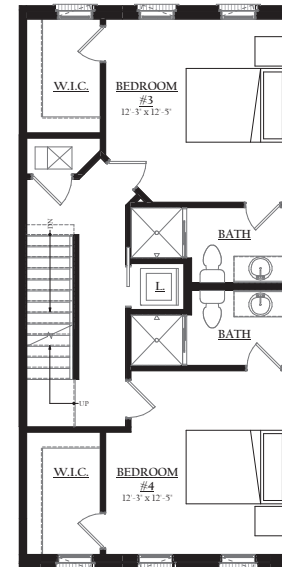

LEVEL ONE

LEVEL TWO

LEVEL THREE

LEVEL FOUR

ROOFTOP

<ul style="list-style-type: none"> Park Setting Two-car Garage Walk-out Patio Open Concept Designer Kitchen 	<ul style="list-style-type: none"> Slate GE® Appliances Sun-filled Living Room Large Owner's Suite And Bath Spacious Walk-in Closets 	<ul style="list-style-type: none"> Hardwood Floors Upgraded Finishes Throughout Rooftop Terrace Excellent Location
---	--	--