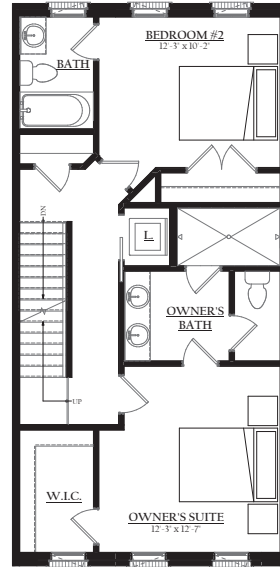

LEVEL ONE

LEVEL TWO

LEVEL THREE

LEVEL FOUR

ROOFTOP

<ul style="list-style-type: none"> Park Setting Two-car Garage Walk-out Patio Open Concept Designer Kitchen 	<ul style="list-style-type: none"> Slate GE® Appliances Sun-filled Living Room Large Owner's Suite And Bath Spacious Walk-in Closets 	<ul style="list-style-type: none"> Hardwood Floors Upgraded Finishes Throughout Rooftop Terrace Excellent Location
---	--	--